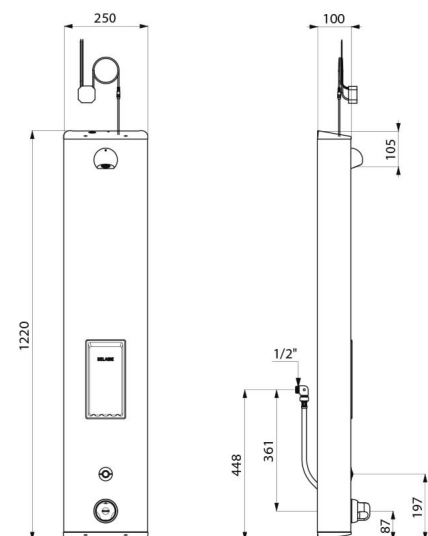

DESCRIPTION

SECURITHERM shower panel - Ref. 792514

Electronic thermostatic shower panel:
Large stainless steel panel for wall-mounted, exposed installation.
Concealed inlet via flexibles M $\frac{1}{2}$ ".
SECURITHERM thermostatic mixer.
Adjustable temperature control from cold water up to 38°C with 1st limiter set at 38°C and 2nd limiter set at 41°C.
Anti-scalding failsafe: automatic shut-off if cold water fails.
Anti-cold showers function: automatic shut-off if hot water fails.
Thermal shocks are possible.
Mains supply 230/6V.
Shower starts when electronic push-button is pressed.
Shuts off voluntarily or automatically after ~60 seconds.
Duty flush (~60 seconds every 24 hours after the last use).
Flow rate 6 lpm at 3 bar, can be adjusted, rain-effect spray.
Chrome-plated, tamperproof ROUND shower head.
Integrated soap dish.
Filters and non-return valves.
Stopcocks M $\frac{1}{2}$ ".
Concealed fixings.
Suitable for people with reduced mobility.
30-year warranty.

TECHNICAL CHARACTERISTICS

SECURITHERM shower panel - Ref. 792514

Supply	230/6V mains supply
Connector	M$\frac{1}{2}$"
Technology	Electronic
Height	1220mm
Depth	100mm
Width	250mm
Flow rate	6 lpm
Temperature limiter	Thermostatic
Finish	Stainless steel
Norms	ACS

ADVANTAGES

- Exceptional water savings: 80%
- Anti-bacterial proliferation duty flush
- Thermostatic temperature regulation
- Instant shut-off if cold water fails