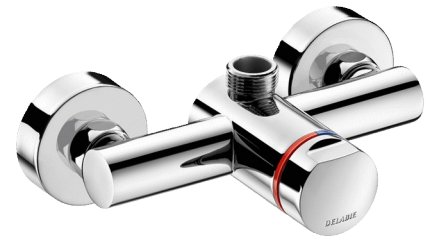

TEMPOMIX 3 time flow shower mixer

Ref. 794400

Time flow single control

DESCRIPTION

TEMPOMIX 3 time flow shower mixer - Ref. 794400

Exposed time flow shower mixer:
 TEMPOMIX 3 single control mixer, top outlet M $\frac{3}{4}$ ".
 For wall-mounted, exposed installation.
 Temperature control and operation via the push-button.
 Maximum temperature limiter (can be adjusted by the installer).
 Soft-touch operation.
 Time flow ~30 seconds.
 Flow rate 6 lpm at 3 bar, can be adjusted from 6 - 12 lpm.
 Chrome-plated solid brass.
 Integrated filters and non-return valves.
 Chrome-plated metal push-button.
 M $\frac{1}{2}$ " offset connectors for 130 - 170mm centres.
 Suitable for people with reduced mobility.
 30-year warranty.

TECHNICAL CHARACTERISTICS

TEMPOMIX 3 time flow shower mixer - Ref. 794400

Connector	M $\frac{1}{2}$ "
Technology	Time flow
Width	150mm
Flow rate	9 lpm
Norms	   
Warranty	

ADVANTAGES

Soft-touch operation

Time flow system tested to over 500,000 operations