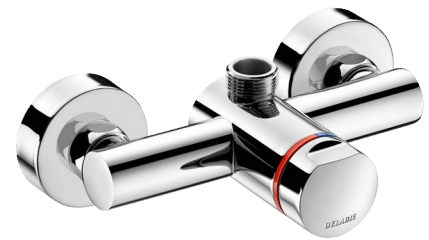

TEMPOMIX 3 time flow shower mixer

Ref. 794400

Time flow single control

DESCRIPTION

TEMPOMIX 3 time flow shower mixer - Ref. 794400

Exposed time flow shower mixer:
 TEMPOMIX 3 single control mixer, top outlet M $\frac{3}{4}$ ".
 For wall-mounted, exposed installation.
 Temperature control and operation via the push-button.
 Maximum temperature limiter (can be adjusted by the installer).
 Soft-touch operation.
 Time flow ~30 seconds.
 Flow rate 6 lpm at 3 bar, can be adjusted from 6 - 12 lpm.
 Chrome-plated solid brass.
 Integrated filters and non-return valves.
 Chrome-plated metal push-button.
 M $\frac{1}{2}$ " offset connectors for 130 - 170mm centres.
 Suitable for people with reduced mobility.
 30-year warranty.

TECHNICAL CHARACTERISTICS

TEMPOMIX 3 time flow shower mixer - Ref. 794400

| | |
|------------|--|
| Connector | M $\frac{1}{2}$ " |
| Technology | Time flow |
| Width | 150mm |
| Flow rate | 9 lpm |
| Norms |    ACS |
| Warranty |  |