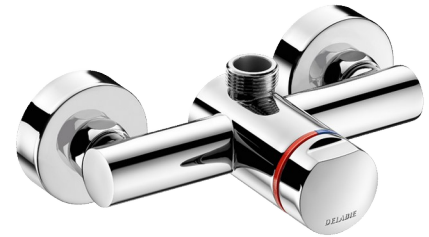

TEMPOMIX 3 time flow shower mixer

Ref. 794400

Time flow single control

DESCRIPTION

TEMPOMIX 3 time flow shower mixer - Ref. 794400

Exposed time flow shower mixer:
 TEMPOMIX 3 single control mixer, top outlet M $\frac{3}{4}$ ".
 For wall-mounted, exposed installation.
 Temperature control and operation via the push-button.
 Maximum temperature limiter (can be adjusted by the installer).
 Soft-touch operation.
 Time flow ~30 seconds.
 Flow rate 6 lpm at 3 bar, can be adjusted from 6 - 12 lpm.
 Chrome-plated solid brass.
 Integrated filters and non-return valves.
 Chrome-plated metal push-button.
 M $\frac{1}{2}$ " offset connectors for 130 - 170mm centres.
 Suitable for people with reduced mobility.
 30-year warranty.

ADVANTAGES

Soft-touch operation

Time flow system tested to over 500,000 operations

TECHNICAL CHARACTERISTICS

TEMPOMIX 3 time flow shower mixer - Ref. 794400

Connector	M $\frac{1}{2}$ "
Technology	Time flow
Width	150mm
Flow rate	9 lpm
Norms	
Warranty	