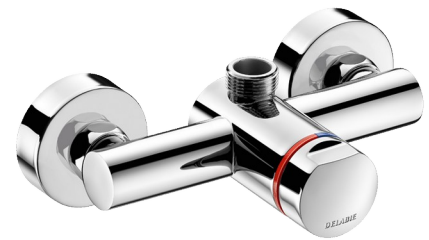

# TEMPOMIX 3 time flow shower mixer

Ref. 794400

Time flow single control

## DESCRIPTION

TEMPOMIX 3 time flow shower mixer - Ref. 794400

Exposed time flow shower mixer:  
 TEMPOMIX 3 single control mixer, top outlet M $\frac{3}{4}$ ".  
 For wall-mounted, exposed installation.  
 Temperature control and operation via the push-button.  
 Maximum temperature limiter (can be adjusted by the installer).  
 Soft-touch operation.  
 Time flow ~30 seconds.  
 Flow rate 6 lpm at 3 bar, can be adjusted from 6 - 12 lpm.  
 Chrome-plated solid brass.  
 Integrated filters and non-return valves.  
 Chrome-plated metal push-button.  
 M $\frac{1}{2}$ " offset connectors for 130 - 170mm centres.  
 Suitable for people with reduced mobility.  
 30-year warranty.

## TECHNICAL CHARACTERISTICS

TEMPOMIX 3 time flow shower mixer - Ref. 794400

Connector	M $\frac{1}{2}$ "
Technology	Time flow
Width	150mm
Flow rate	9 lpm
Norms	   
Warranty	