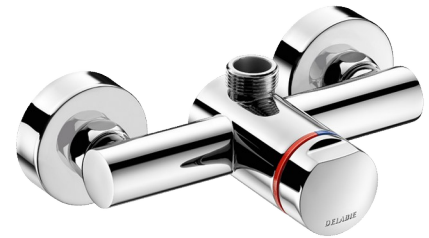

TEMPOMIX 3 time flow shower mixer

Ref. 794400

Time flow single control

DESCRIPTION

TEMPOMIX 3 time flow shower mixer - Ref. 794400

Exposed time flow shower mixer:
 TEMPOMIX 3 single control mixer, top outlet M $\frac{3}{4}$ ".
 For wall-mounted, exposed installation.
 Temperature control and operation via the push-button.
 Maximum temperature limiter (can be adjusted by the installer).
 Soft-touch operation.
 Time flow ~30 seconds.
 Flow rate 6 lpm at 3 bar, can be adjusted from 6 - 12 lpm.
 Chrome-plated solid brass.
 Integrated filters and non-return valves.
 Chrome-plated metal push-button.
 M $\frac{1}{2}$ " offset connectors for 130 - 170mm centres.
 Suitable for people with reduced mobility.
 30-year warranty.

TECHNICAL CHARACTERISTICS

TEMPOMIX 3 time flow shower mixer - Ref. 794400

Connector	M $\frac{1}{2}$ "
Technology	Time flow
Width	150mm
Flow rate	9 lpm
Norms	   
Warranty	

ADVANTAGES

Soft-touch operation

Time flow system tested to over 500,000 operations