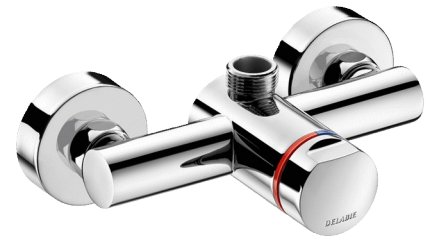

TEMPOMIX 3 time flow shower mixer

Ref. 794400

Time flow single control

DESCRIPTION

TEMPOMIX 3 time flow shower mixer - Ref. 794400

Exposed time flow shower mixer:
 TEMPOMIX 3 single control mixer, top outlet M $\frac{3}{4}$ ".
 For wall-mounted, exposed installation.
 Temperature control and operation via the push-button.
 Maximum temperature limiter (can be adjusted by the installer).
 Soft-touch operation.
 Time flow ~30 seconds.
 Flow rate 6 lpm at 3 bar, can be adjusted from 6 - 12 lpm.
 Chrome-plated solid brass.
 Integrated filters and non-return valves.
 Chrome-plated metal push-button.
 M $\frac{1}{2}$ " offset connectors for 130 - 170mm centres.
 Suitable for people with reduced mobility.
 30-year warranty.

TECHNICAL CHARACTERISTICS

TEMPOMIX 3 time flow shower mixer - Ref. 794400

Connector	M $\frac{1}{2}$ "
Technology	Time flow
Width	150mm
Flow rate	9 lpm
Norms	   ACS
Warranty	

ADVANTAGES

Soft-touch operation