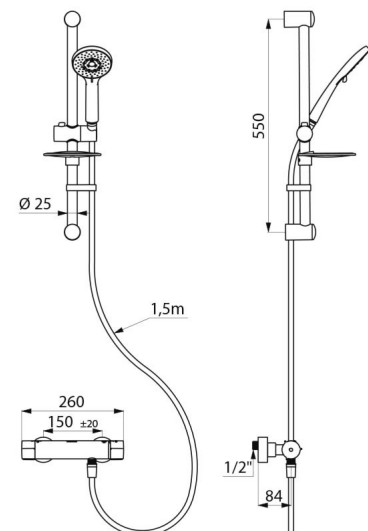

Shower kit with thermostatic mixer

Ref. H9769KIT

Shower kit with thermostatic mixer with no non-return valves

DESCRIPTION

Shower kit with thermostatic mixer - Ref. H9769KIT

Shower riser rail with thermostatic dual control mixer.
Shower kit with SECURITHERM thermostatic shower mixer.
Thermostatic mixer with no non-return valves on the inlets (reduces bacterial proliferation).
No risk of cross flow between hot and cold water.
Mixer with anti-scalding failsafe: shuts off automatically if cold water supply fails.
Prevents cold showers: shuts off automatically if hot water supply fails.
Securitouch thermal insulation prevents burns.
Scale-resistant thermostatic cartridge adjusts the temperature.
1/4-turn ceramic valve head adjusts the flow rate.
Temperature control up to 43°C.
Double temperature limiter: 1st limiter set at 41°C can be overridden, 2nd limiter set at 43°C.
Thermal shocks are possible without removing the control knob or shutting off the cold water.
Flow rate limited at 9 lpm at 3 bar.
Chrome-plated brass body and ergonomic control knobs.
M1/2" bottom outlet.
Filters integrated in the inlets, F3/4".
Mixer with offset STOP/CHECK wall connectors, M1/2" M3/4".

- Sliding shower head holder (ref. 813) on a chrome-plated riser rail (ref. 821) with soap dish and flexible shower hose (ref. 836T1).
- Shower head retaining collar (ref. 828).

Mixer ideal for healthcare facilities, retirement and care homes, hospitals and clinics.
Mixer suitable for people with reduced mobility.
Shower kit with 30-year warranty.

TECHNICAL CHARACTERISTICS

Shower kit with thermostatic mixer - Ref. H9769KIT