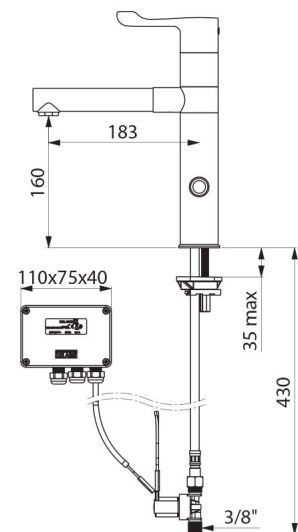

TEMPOMATIC MIX electronic mixer with removable BIOCLIP spout

Ref. 20870T1

Tall single hole infrared mixer with stainless steel swivelling spout

DESCRIPTION

TEMPOMATIC MIX electronic mixer with removable BIOCLIP spout - Ref. 20870T1

Deck-mounted electronic basin mixer.
Electronic mixer with high, removable, swivelling BIOCLIP spout H. 160mm.
Single hole mixer supplied with 2 removable stainless steel spouts L.183mm Ø 28mm.
Independent IP65 electronic control unit.
Mains supply via 230/12V transformer.
Body and spout with smooth interiors (reduces niches where bacteria can develop).
Adjustable duty flush (pre-set to approx. 60 secs every 24h after last use) to prevent water stagnation in the network in the event of prolonged periods of non-use.
Flow rate limited to 5 lpm at 3 bar.
Shockproof infrared presence detection sensor.
Chrome-plated solid brass body with reinforced fixing via 2 stainless steel rods.
Hygiene lever L. 100mm controls temperature.
PEX flexibles with filters and M3/8" solenoid valve.
Anti-blocking safety.
Solenoid valves upstream of the mixing chamber.
Mixer ideal for healthcare facilities, retirement and care homes, hospitals and clinics.
Suitable for people with reduced mobility.
Mixer with 30-year warranty.
Two shut-off options:
- standard mode: timed flow with automatic shut-off.
- ON/OFF mode: user shuts off flow voluntarily after 30 minutes.
Thermal shocks are possible.
Position the sensor to the side of the mixer in the On/Off mode.

TECHNICAL CHARACTERISTICS

TEMPOMATIC MIX electronic mixer with removable BIOCLIP spout - Ref. 20870T1

Supply	Mains supply 230/12V
Connector	M3/8"
Technology	Electronic mixer
Height	280mm
Drop height	160mm
Spout length	183mm
Flow rate	5 lpm

ADVANTAGES