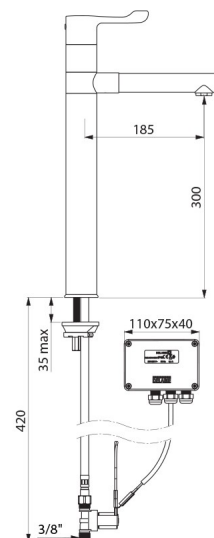

TEMPOMATIC MIX electronic mixer with removable BIOCLIP spout

Ref. 20870T3

Single hole infrared tall mixer with stainless steel swivelling spout

DESCRIPTION

TEMPOMATIC MIX electronic mixer with removable BIOCLIP spout - Ref. 20870T3

Deck-mounted electronic basin mixer.
Electronic mixer with high, removable, swivelling BIOCLIP spout H. 300mm.
Single hole mixer supplied with 2 removable stainless steel spouts L.185mm Ø 28mm.
Independent IP65 electronic control unit.
Mains supply via 230/12V transformer.
Body and spout with smooth interiors (reduces niches where bacteria can develop).
Adjustable duty flush (preset to approx. 60 seconds every 24 hours after last use) to prevent water stagnation in the network in the event of prolonged periods of non-use.
Flow rate limited to 9 lpm at 3 bar.
Shockproof infrared presence detection sensor.
Chrome-plated brass body with reinforced fixing via 2 stainless steel rods.
Hygiene lever L. 100mm controls temperature.
Pex flexibles with filters and M3/8" solenoid valves.
Anti-blocking safety.
Solenoid valves are upstream of the mixing chamber.
Electronic mixer ideal for healthcare facilities, retirement and care homes, hospitals and clinics.
Mixer suitable for people with reduced mobility.
30-year warranty.
Two shut-off options:
- standard mode: timed flow with automatic shut-off.
- ON/OFF mode: user shuts off flow voluntarily after 30 minutes.
Thermal shocks are possible.
Position the sensor to the side of the mixer in the ON/OFF mode.

TECHNICAL CHARACTERISTICS

TEMPOMATIC MIX electronic mixer with removable BIOCLIP spout - Ref. 20870T3

Supply	Mains supply 230/12V
Connector	M3/8"
Technology	Electronic mixer
Height	420mm
Drop height	300mm
Spout length	185mm
Flow rate	9 lpm at 3 bar

ADVANTAGES