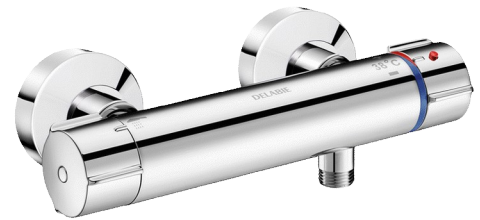

SECURITHERM Securitouch thermostatic shower mixer

Ref. H9769S

Thermostatic mixer with no non-return valves

DESCRIPTION

SECURITHERM Securitouch thermostatic shower mixer - Ref. H9769S

SECURITHERM dual control thermostatic shower mixer. Thermostatic mixer with no non-return valves on the inlets (reduced bacterial proliferation).

No risk of cross flow between hot and cold water.

Mixer with anti-scalding failsafe: shuts off automatically if cold supply fails.

Prevents cold showers: shuts off automatically if hot water supply fails.

Securitouch thermal insulation prevents burns.

Scale-resistant thermostatic cartridge for temperature adjustment.

¼-turn ceramic head for flow rate adjustment.

Temperature control up to 43°C.

Double temperature limiter: 1st limiter set at 41°C, 2nd limiter set at 43°C.

TECHNICAL CHARACTERISTICS

SECURITHERM Securitouch thermostatic shower mixer - Ref. H9769S

| | |
|---------------------|---|
| Connector | M1/2" |
| Technology | SECURITHERM Securitouch thermostatic mixer, no-non-return valves |
| Depth | 84 mm |
| Length | 260mm |
| Flow rate | 9 lpm at 3 bar |
| Temperature limiter | Yes |
| Finish | Chrome-plated brass |
| Norms | ACS    |
| Warranty |  |