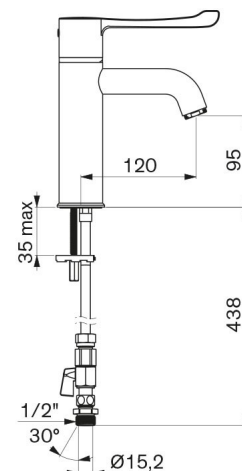

ADVANTAGES

Maximum hygiene: mixer with no non-return valves

Hygiene: can be removed for internal cleaning

SECURITHERM: optimal anti-scalding safety

Sequential: opens/closes with cold water