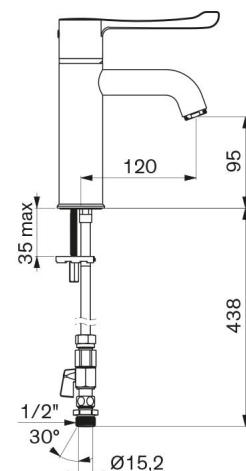

SECURITHERM BIOCLIP

thermostatic basin mixer

Ref. H960515

Single hole sequential thermostatic mixer H. 95mm L. 120mm

DESCRIPTION

SECURITHERM BIOCLIP thermostatic basin mixer - Ref. H960515

Deck-mounted SECURITHERM thermostatic basin mixer.
Sequential thermostatic mixer: opens and closes with cold water.
No risk of cross flow between the hot and cold water.
No non-return valve.
BIOCLIP: mixer can be easily removed for cleaning and disinfection.
Anti-scalding failsafe: shuts off automatically if cold or hot water supply fails.
Securitouch thermal insulation prevents burns.
Single hole mixer with curved spout, H. 95mm L. 120mm, fitted with a hygienic flow straightener, no build-up of impurities and withstands thermal shocks.
Scale-resistant sequential thermostatic cartridge for single control adjustment of flow rate and temperature.
Temperature adjusts from cold water up to 40°C with maximum temperature limiter set at 40°C.
Thermal and chemical shocks are possible.
Body and spout with smooth interiors and low water volume.
Flow rate limited to 5 lpm at 3 bar.
No manual contact thanks to Hygiene control lever L. 146mm.
No pop-up waste.
Supplied with F3/8" PEX flexibles with chrome-plated brass stopcocks, filters and Ø 15mm conical connectors.
Fixing reinforced via 2 stainless steel rods.
Mixer ideal for healthcare facilities, retirement and care homes , hospitals and clinics.
Mixer suitable for people with reduced mobility.
30-year warranty.
Also available with copper tails.

TECHNICAL CHARACTERISTICS

SECURITHERM BIOCLIP thermostatic basin mixer - Ref. H960515