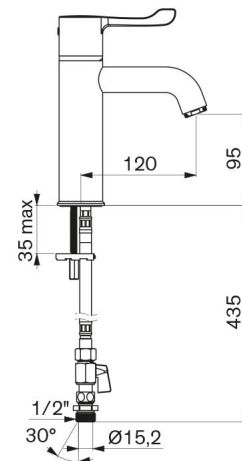

ADVANTAGES

- Maximum hygiene: mixer with no non-return valves
- Hygiene: can be removed for internal cleaning
- SECURITHERM: optimal anti-scalding safety
- Sequential: opens/closes with cold water