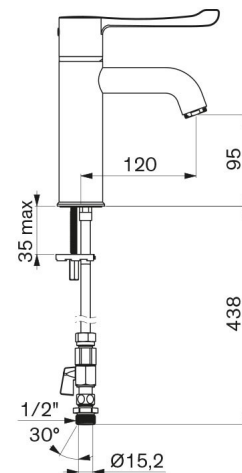

SECURITHERM BIOCLIP

thermostatic basin mixer

Ref. H9605610

Single hole sequential thermostatic mixer H. 95mm L. 120mm

DESCRIPTION

SECURITHERM BIOCLIP thermostatic basin mixer - Ref. H9605610

Deck-mounted SECURITHERM thermostatic basin mixer.
Sequential thermostatic mixer: opens and closes with cold water.
No risk of cross flow between the hot and cold water.
No non-return valves on the inlets.
BIOCLIP: mixer can be easily removed for cleaning and disinfection.
Anti-scalding failsafe: shuts off automatically if cold or hot water supply fails.
Securitouch thermal insulation prevents burns.
Single hole mixer with curved spout, H. 95mm L. 120mm, fitted with a hygienic flow straightener, no build-up of impurities and withstands thermal shocks.
Scale-resistant sequential thermostatic cartridge for single control adjustment of flow rate and temperature.
Temperature adjusts from cold water up to 40°C with maximum temperature limiter set at 40°C.
Thermal and chemical shocks are possible.
Spout and body with smooth interior and low water volume.
Flow rate limited to 5 lpm at 3 bar.
No manual contact thanks to Hygiene control lever L. 146mm.
Without pop-up waste.
Supplied with copper tails and chrome-plated brass stopcocks.
Fixing reinforced via 2 stainless steel rods.
Ideal for healthcare facilities, retirement and care homes, hospitals and clinics.
Mixer suitable for people with reduced mobility.
Mixer with 30-year warranty.
Also available with PEX flexibles.

TECHNICAL CHARACTERISTICS

SECURITHERM BIOCLIP thermostatic basin mixer - Ref. H9605610