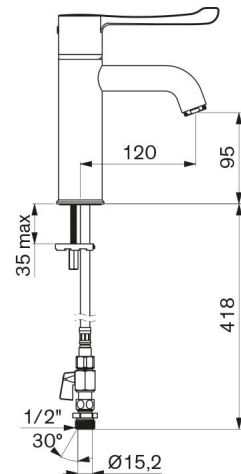

SECURITHERM thermostatic basin mixer

Ref. H960015

Single hole thermostatic sequential mixer, H. 95mm L. 120mm

DESCRIPTION

SECURITHERM thermostatic basin mixer - Ref. H960015

Deck-mounted SECURITHERM thermostatic basin mixer. Thermostatic sequential mixer: opens and closes with cold water. No risk of cross flow between hot and cold water. No non-return valves on the inlets. Anti-scalding failsafe: shut-offs automatically if cold or hot water supply fails. Securitouch thermal insulation prevents burns. Single hole mixer with curved spout H. 95mm L. 120mm, equipped with a hygienic flow straightener with no impurity retention and will withstand thermal shocks. Scale-resistant sequential thermostatic cartridge for single lever control of the flow rate and temperature. Temperature control from cold water up to 40°C with temperature limiter set at 40°C. Thermal or chemical shocks are possible. Body and spout with smooth interiors and low water volume. Flow rate limited to 5 lpm at 3 bar. No manual contact thanks to Hygiene control lever L. 146mm. No pop-up waste. PEX flexibles F3/8" supplied with stopcocks in chrome-plated brass, filters and Ø 15mm compression fittings. Fixing reinforced by 2 stainless steel rods. Mixer ideal for healthcare facilities, nursing homes, hospitals and clinics. Mixer Suitable for people with reduced mobility. Mixer with 30-year warranty. Also available with copper tails.

TECHNICAL CHARACTERISTICS

SECURITHERM thermostatic basin mixer - Ref. H960015

Connector	M1/2" Ø 15mm
Technology	SECURITHERM Securitouch sequential mixer
Drop height	95mm
Spout length	120mm
Flow rate	5 lpm
Temperature limiter	Yes
Finish	Chrome-plated brass
Norms	

ADVANTAGES