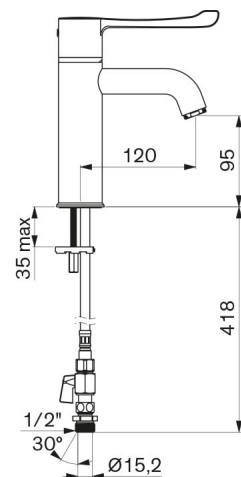

SECURITHERM thermostatic basin mixer

Ref. H960015

Single hole thermostatic sequential mixer, H. 95mm L. 120mm

DESCRIPTION

SECURITHERM thermostatic basin mixer - Ref. H960015

Deck-mounted SECURITHERM thermostatic basin mixer.
Thermostatic sequential mixer: opens and closes with cold water.
No risk of cross flow between hot and cold water.
No non-return valves on the inlets.
Anti-scalding failsafe: shut-offs automatically if cold or hot water supply fails.
Securitouch thermal insulation prevents burns.
Single hole mixer with curved spout H. 95mm L. 120mm, equipped with a hygienic flow straightener with no impurity retention and will withstand thermal shocks.
Scale-resistant sequential thermostatic cartridge for single lever control of the flow rate and temperature.
Temperature control from cold water up to 40°C with temperature limiter set at 40°C.
Thermal or chemical shocks are possible.
Body and spout with smooth interiors and low water volume.
Flow rate limited to 5 lpm at 3 bar.
No manual contact thanks to Hygiene control lever L. 146mm.
No pop-up waste.
PEX flexibles F3/8" supplied with stopcocks in chrome-plated brass, filters and Ø 15mm compression fittings.
Fixing reinforced by 2 stainless steel rods.
Mixer ideal for healthcare facilities, nursing homes, hospitals and clinics.
Mixer Suitable for people with reduced mobility.
Mixer with 30-year warranty.
Also available with copper tails.

TECHNICAL CHARACTERISTICS

SECURITHERM thermostatic basin mixer - Ref. H960015

Connector	M1/2" Ø 15mm
Technology	SECURITHERM Securitouch sequential mixer
Drop height	95mm
Spout length	120mm
Flow rate	5 lpm
Temperature limiter	Yes
Finish	Chrome-plated brass
Norms	

ADVANTAGES