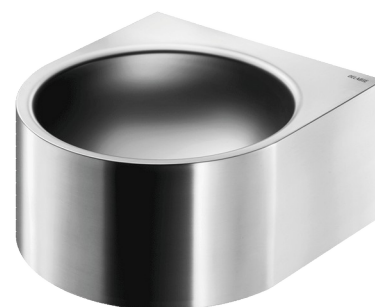

FACIL wall-mounted washbasin

Ref. 120800

Polished satin 304 stainless steel

DESCRIPTION

FACIL wall-mounted washbasin - Ref. 120800

Wall-mounted washbasin, 360x390mm.
 Basin internal diameter: 310mm.
 Clean and simple design.
 Bacteriostatic 304 stainless steel.
 Polished satin finish.
 Stainless steel thickness: 1.2mm.
 Rounded edges prevent injury.
 With no tap hole.
 Supplied with 1¼" waste.
 Without overflow.
 Supplied with fixing elements.
 CE marked. Complies with European standard EN 14688.
 Weight: 4.1kg.
 30-year warranty.
 [Formerly ref: 0211080015]

TECHNICAL CHARACTERISTICS

FACIL wall-mounted washbasin - Ref. 120800

Height	195mm
Length	360mm
Width	390mm
Thickness	1.2mm
Finish	304 polished satin stainless steel
Norms	 
Warranty	

ADVANTAGES

-  Bacteriostatic 304 stainless steel, smooth surface
-  Rounded edges prevent injury
-  Clean and simple design