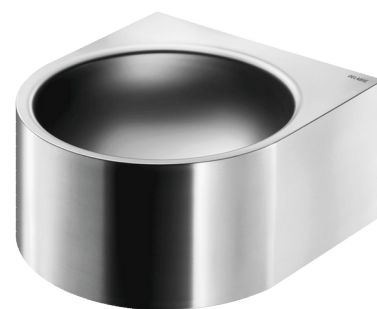

FACIL wall-mounted washbasin

Ref. 120800

Polished satin 304 stainless steel

DESCRIPTION

FACIL wall-mounted washbasin - Ref. 120800

Wall-mounted washbasin, 360x390mm.
 Basin internal diameter: 310mm.
 Clean and simple design.
 Bacteriostatic 304 stainless steel.
 Polished satin finish.
 Stainless steel thickness: 1.2mm.
 Rounded edges prevent injury.
 With no tap hole.
 Supplied with 1½" waste.
 Without overflow.
 Supplied with fixing elements.
 CE marked. Complies with European standard EN 14688.
 Weight: 4.1kg.
 30-year warranty.
 [Formerly ref: 0211080015]

TECHNICAL CHARACTERISTICS

FACIL wall-mounted washbasin - Ref. 120800

Height	195mm
Length	360mm
Width	390mm
Thickness	1.2mm
Finish	304 polished satin stainless steel
Norms	 
Warranty	

ADVANTAGES

-  Bacteriostatic 304 stainless steel, smooth surface
-  Rounded edges prevent injury
-  Clean and simple design