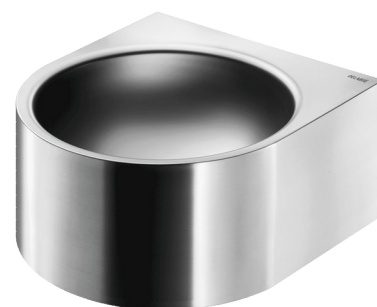

## FACIL wall-mounted washbasin

Ref. 120800

Polished satin 304 stainless steel

### DESCRIPTION

FACIL wall-mounted washbasin - Ref. 120800

Wall-mounted washbasin, 360x390mm.  
 Basin internal diameter: 310mm.  
 Clean and simple design.  
 Bacteriostatic 304 stainless steel.  
 Polished satin finish.  
 Stainless steel thickness: 1.2mm.  
 Rounded edges prevent injury.  
 With no tap hole.  
 Supplied with 1½" waste.  
 Without overflow.  
 Supplied with fixing elements.  
 CE marked. Complies with European standard EN 14688.  
 Weight: 4.1kg.  
 30-year warranty.  
 [Formerly ref: 0211080015]

### TECHNICAL CHARACTERISTICS

FACIL wall-mounted washbasin - Ref. 120800

|           |   |
|-----------|---|
| Height    | 195mm   |
| Length    | 360mm   |
| Width     | 390mm   |
| Thickness | 1.2mm   |
| Finish    | 304 polished satin stainless steel  |
| Norms     |   |
| Warranty  |    |

### ADVANTAGES

-  Bacteriostatic 304 stainless steel, smooth surface
-  Rounded edges prevent injury
-  Clean and simple design