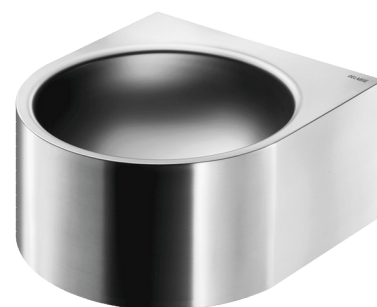

FACIL wall-mounted washbasin

Ref. 120800

Polished satin 304 stainless steel

DESCRIPTION

FACIL wall-mounted washbasin - Ref. 120800

Wall-mounted washbasin, 360x390mm.
 Basin internal diameter: 310mm.
 Clean and simple design.
 Bacteriostatic 304 stainless steel.
 Polished satin finish.
 Stainless steel thickness: 1.2mm.
 Rounded edges prevent injury.
 With no tap hole.
 Supplied with 1½" waste.
 Without overflow.
 Supplied with fixing elements.
 CE marked. Complies with European standard EN 14688.
 Weight: 4.1kg.
 30-year warranty.
 [Formerly ref: 0211080015]

TECHNICAL CHARACTERISTICS

FACIL wall-mounted washbasin - Ref. 120800

Height	195mm
Length	360mm
Width	390mm
Thickness	1.2mm
Finish	304 polished satin stainless steel
Norms	 
Warranty	

ADVANTAGES

-  Bacteriostatic 304 stainless steel, smooth surface
-  Rounded edges prevent injury
-  Clean and simple design