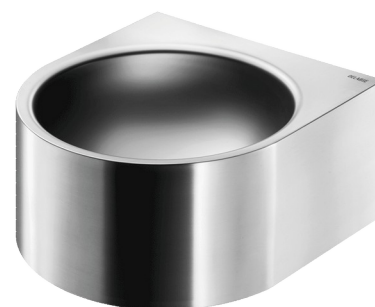

FACIL wall-mounted washbasin

Ref. 120800

Polished satin 304 stainless steel

DESCRIPTION

FACIL wall-mounted washbasin - Ref. 120800

Wall-mounted washbasin, 360x390mm.
 Basin internal diameter: 310mm.
 Clean and simple design.
 Bacteriostatic 304 stainless steel.
 Polished satin finish.
 Stainless steel thickness: 1.2mm.
 Rounded edges prevent injury.
 With no tap hole.
 Supplied with 1½" waste.
 Without overflow.
 Supplied with fixing elements.
 CE marked. Complies with European standard EN 14688.
 Weight: 4.1kg.
 30-year warranty.
 [Formerly ref: 0211080015]

TECHNICAL CHARACTERISTICS

FACIL wall-mounted washbasin - Ref. 120800

Height	195mm
Length	360mm
Width	390mm
Thickness	1.2mm
Finish	304 polished satin stainless steel
Norms	 
Warranty	

ADVANTAGES

Bacteriostatic 304 stainless steel, smooth surface

Rounded edges prevent injury

Clean and simple design