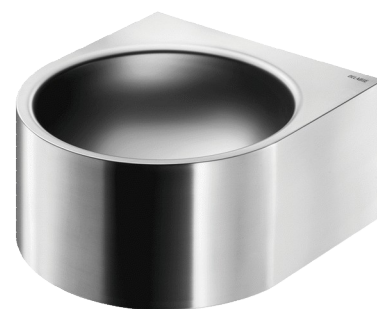

FACIL wall-mounted washbasin

Ref. 120800

Polished satin 304 stainless steel

DESCRIPTION

FACIL wall-mounted washbasin - Ref. 120800

Wall-mounted washbasin, 360x390mm.
 Basin internal diameter: 310mm.
 Clean and simple design.
 Bacteriostatic 304 stainless steel.
 Polished satin finish.
 Stainless steel thickness: 1.2mm.
 Rounded edges prevent injury.
 With no tap hole.
 Supplied with 1¼" waste.
 Without overflow.
 Supplied with fixing elements.
 CE marked. Complies with European standard EN 14688.
 Weight: 4.1kg.
 30-year warranty.
 [Formerly ref: 0211080015]

TECHNICAL CHARACTERISTICS

FACIL wall-mounted washbasin - Ref. 120800

| | |
|-----------|---|
| Height | 195mm |
| Length | 360mm |
| Width | 390mm |
| Thickness | 1.2mm |
| Finish | 304 polished satin stainless steel |
| Norms |   |
| Warranty |  |

ADVANTAGES

Bacteriostatic 304 stainless steel, smooth surface

Rounded edges prevent injury

Clean and simple design