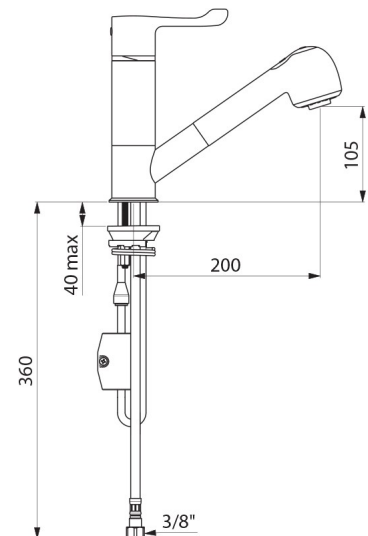

SECURITHERM thermostatic sink mixer

Ref. H9612

Single hole thermostatic mixer with retracting hand spray

DESCRIPTION

SECURITHERM thermostatic sink mixer - Ref. H9612

Deck-mounted SECURITHERM thermostatic basin mixer, ideal for baby baths.

Sequential thermostatic mixer: opens and closes with cold water.

No risk of cross flow between the hot and cold water.

No non-return valves on the inlets.

Anti-scalding failsafe: immediate shut-off if cold or hot water supply fails.

Securitouch thermal insulation prevents burns.

Single hole mixer with swivelling outlet H. 105mm L. 200mm.

Sequential mixer with retracting hand spray with 2 jet options: flow straightener/rain effect.

Scale-resistant sequential thermostatic cartridge for sequential control of the flow rate and temperature.

Temperature control from cold water up to 40°C with maximum temperature limiter set at 40°C.

Body with smooth interior.

Flow rate regulated at 3 lpm.

No manual contact thanks to Hygiene control lever L. 100mm.

BIOSAFE flexible shower hose reduces bacterial proliferation: transparent polyurethane, smooth interior and exterior.

Flexible with narrow interior Ø 6mm: low water volume.

Specific counterweight.

PEX flexibles F3/8".

Fixing reinforced by 2 stainless steel rods.

Thermostatic mixer ideal for healthcare facilities, retirement and care homes, hospitals and clinics.

Mixer suitable for people with reduced mobility.

30-year warranty.

TECHNICAL CHARACTERISTICS

SECURITHERM thermostatic sink mixer - Ref. H9612

Connector	F3/8"
Technology	SECURITHERM Securitouch sequential mixer
Drop height	105mm
Spout length	200mm
Flow rate	3 lpm
Temperature limiter	Yes
Finish	Chrome-plated brass
Norms	ACS

ADVANTAGES

Sequential: opens/closes with cold water