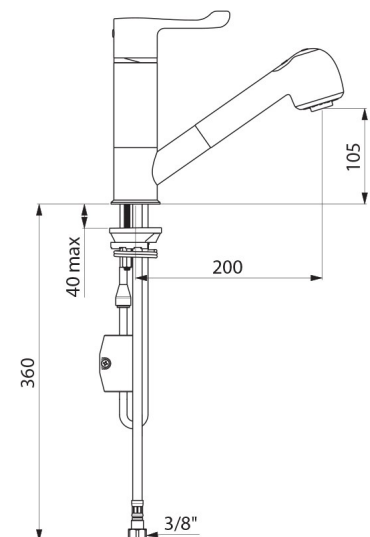

SECURITHERM thermostatic sink mixer

Ref. H9612

Single hole thermostatic mixer with retracting hand spray

DESCRIPTION

SECURITHERM thermostatic sink mixer - Ref. H9612

Deck-mounted SECURITHERM thermostatic basin mixer, ideal for baby baths. Sequential thermostatic mixer: opens and closes with cold water. No risk of cross flow between the hot and cold water. No non-return valves on the inlets. Anti-scalding failsafe: immediate shut-off if cold or hot water supply fails. Securitouch thermal insulation prevents burns. Single hole mixer with swivelling outlet H. 105mm L. 200mm. Sequential mixer with retracting hand spray with 2 jet options: flow straightener/rain effect. Scale-resistant sequential thermostatic cartridge for sequential control of the flow rate and temperature. Temperature control from cold water up to 40°C with maximum temperature limiter set at 40°C. Body with smooth interior. Flow rate regulated at 3 lpm. No manual contact thanks to Hygiene control lever L. 100mm. BIOSAFE flexible shower hose reduces bacterial proliferation: transparent polyurethane, smooth interior and exterior. Flexible with narrow interior Ø 6mm: low water volume. Specific counterweight. PEX flexibles F3/8". Fixing reinforced by 2 stainless steel rods. Thermostatic mixer ideal for healthcare facilities, retirement and care homes, hospitals and clinics. Mixer suitable for people with reduced mobility. 30-year warranty.

TECHNICAL CHARACTERISTICS

SECURITHERM thermostatic sink mixer - Ref. H9612

Connector	F3/8"
Technology	SECURITHERM Securitouch sequential mixer
Drop height	105mm
Spout length	200mm
Flow rate	3 lpm
Temperature limiter	Yes
Finish	Chrome-plated brass
Norms	ACS

ADVANTAGES