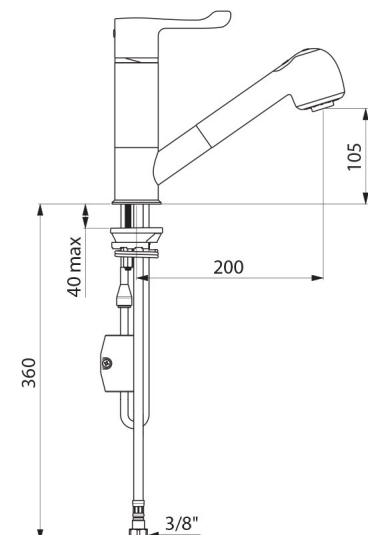

SECURITHERM thermostatic sink mixer

Ref. H9612

Single hole thermostatic mixer with retracting hand spray

DESCRIPTION

SECURITHERM thermostatic sink mixer - Ref. H9612

Deck-mounted SECURITHERM thermostatic basin mixer, ideal for baby baths. Sequential thermostatic mixer: opens and closes with cold water. No risk of cross flow between the hot and cold water. No non-return valves on the inlets. Anti-scalding failsafe: immediate shut-off if cold or hot water supply fails. Securitouch thermal insulation prevents burns. Single hole mixer with swivelling outlet H. 105mm L. 200mm. Sequential mixer with retracting hand spray with 2 jet options: flow straightener/rain effect. Scale-resistant sequential thermostatic cartridge for sequential control of the flow rate and temperature. Temperature control from cold water up to 40°C with maximum temperature limiter set at 40°C. Body with smooth interior. Flow rate regulated at 4 lpm. No manual contact thanks to Hygiene control lever L. 100mm. BIOSAFE flexible shower hose reduces bacterial proliferation: transparent polyurethane, smooth interior and exterior. Flexible with narrow interior Ø 6mm: low water volume. Specific counterweight. PEX flexibles F3/8". Fixing reinforced by 2 stainless steel rods. Thermostatic mixer ideal for healthcare facilities, retirement and care homes, hospitals and clinics. Mixer suitable for people with reduced mobility. 30-year warranty.

TECHNICAL CHARACTERISTICS

SECURITHERM thermostatic sink mixer - Ref. H9612

Connector	F3/8"
Technology	SECURITHERM Securitouch sequential mixer
Drop height	105mm
Spout length	200mm
Flow rate	4 lpm
Temperature limiter	Yes
Finish	Chrome-plated brass
Norms	ACS

ADVANTAGES