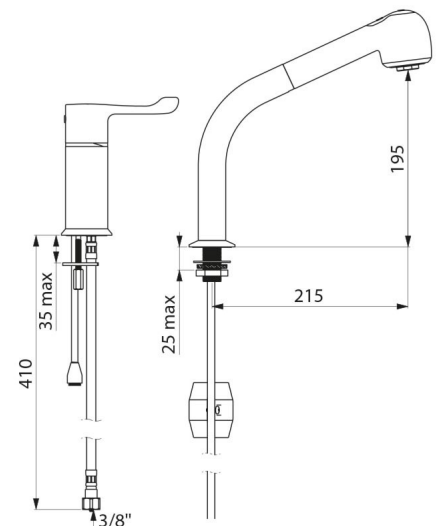

SECURITHERM thermostatic sink mixer set

Ref. H9613

Sequential mixer and column set

DESCRIPTION

SECURITHERM thermostatic sink mixer set - Ref. H9613

SECURITHERM thermostatic sequential sink mixer set and column with retracting hand spray.
Ideal for baby baths.
Anti-scalding failsafe: shuts off automatically if cold or hot water supply fails.
Securitouch thermal insulation prevents burns.
Sequential: opens and closes with cold water.
No risk of cross flow between the hot and cold water.
No non-return valves on the inlets.
Swivelling column H. 195mm L. 215mm.
Retracting hand spray with 2 jet options: flow straightener/rain effect.
Scale-resistant thermostatic sequential cartridge for single control temperature and flow-rate adjustment.
Temperature can be adjusted from cold water to 40°C with maximum temperature limiter set at 40°C.
Body and column with smooth interiors.
Flow rate regulated at 7 lpm.
No manual contact thanks to Hygiene control lever L. 100mm.
Mixed water brass outlet L. 160mm.
BIOSAFE flexible shower hose reduces bacterial proliferation: transparent polyurethane, smooth interior and exterior.
Hose with narrow diameter (internal Ø 6mm): low water volume.
Specific counterweight.
PEX flexibles F3/8" and reinforced fixing via 2 stainless steel rods.
Ideal for healthcare facilities, retirement and care homes, hospitals and clinics.
Suitable for people with reduced mobility.
30-year warranty.

TECHNICAL CHARACTERISTICS

SECURITHERM thermostatic sink mixer set - Ref. H9613

Connector	F3/8"
Technology	SECURITHERM sequential Securitouch
Drop height	195mm
Spout length	215mm
Flow rate	7 lpm
Temperature limiter	40°C
Finish	Chrome-plated brass
Norms	ACS

ADVANTAGES