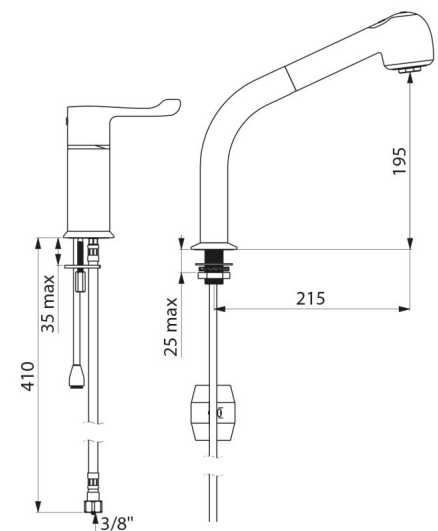

SECURITHERM thermostatic sink mixer set

Ref. H9613

Sequential mixer and column set

DESCRIPTION

SECURITHERM thermostatic sink mixer set - Ref. H9613

SECURITHERM thermostatic sequential sink mixer set and column with retracting hand spray.
Ideal for baby baths.
Anti-scalding failsafe: shuts off automatically if cold or hot water supply fails.
Securitouch thermal insulation prevents burns.
Sequential: opens and closes with cold water.
No risk of cross flow between the hot and cold water.
No non-return valves on the inlets.
Swivelling column H. 195mm L. 215mm.
Retracting hand spray with 2 jet options: flow straightener/rain effect.
Scale-resistant thermostatic sequential cartridge for single control temperature and flow-rate adjustment.
Temperature can be adjusted from cold water to 40°C with maximum temperature limiter set at 40°C.
Body and column with smooth interiors.
Flow rate regulated at 7 lpm.
No manual contact thanks to Hygiene control lever L. 100mm.
Mixed water brass outlet L. 160mm.
BIOSAFE flexible shower hose reduces bacterial proliferation: transparent polyurethane, smooth interior and exterior.
Hose with narrow diameter (internal Ø 6mm): low water volume.
Specific counterweight.
PEX flexibles F3/8" and reinforced fixing via 2 stainless steel rods.
Ideal for healthcare facilities, retirement and care homes, hospitals and clinics.
Suitable for people with reduced mobility.
30-year warranty.

TECHNICAL CHARACTERISTICS

SECURITHERM thermostatic sink mixer set - Ref. H9613

Connector	F3/8"
Technology	SECURITHERM sequential Securitouch
Drop height	195mm
Spout length	215mm
Flow rate	7 lpm
Temperature limiter	40°C
Finish	Chrome-plated brass
Norms	ACS

ADVANTAGES