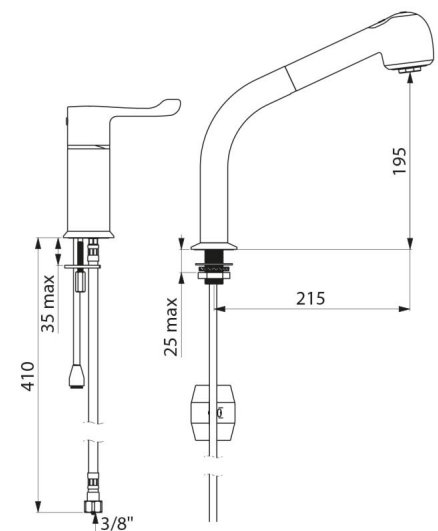

SECURITHERM thermostatic sink mixer set

Ref. H9613

Sequential mixer and column set

DESCRIPTION

SECURITHERM thermostatic sink mixer set - Ref. H9613

SECURITHERM thermostatic sequential sink mixer set and column with retracting hand spray. Ideal for baby baths. Anti-scalding failsafe: shuts off automatically if cold or hot water supply fails. Securitouch thermal insulation prevents burns. Sequential: opens and closes with cold water. No risk of cross flow between the hot and cold water. No non-return valves on the inlets. Swivelling column H. 195mm L. 215mm. Retracting hand spray with 2 jet options: flow straightener/rain effect. Scale-resistant thermostatic sequential cartridge for single control temperature and flow-rate adjustment. Temperature can be adjusted from cold water to 40°C with maximum temperature limiter set at 40°C. Body and column with smooth interiors. Flow rate regulated at 7 lpm. No manual contact thanks to Hygiene control lever L. 100mm. Mixed water brass outlet L. 160mm. BIOSAFE flexible shower hose reduces bacterial proliferation: transparent polyurethane, smooth interior and exterior. Hose with narrow diameter (internal Ø 6mm): low water volume. Specific counterweight. PEX flexibles F3/8" and reinforced fixing via 2 stainless steel rods. Ideal for healthcare facilities, retirement and care homes, hospitals and clinics. Suitable for people with reduced mobility. 30-year warranty.

TECHNICAL CHARACTERISTICS

SECURITHERM thermostatic sink mixer set - Ref. H9613

Connector	F3/8"
Technology	SECURITHERM sequential Securitouch
Drop height	195mm
Spout length	215mm
Flow rate	7 lpm
Temperature limiter	40°C
Finish	Chrome-plated brass
Norms	ACS

ADVANTAGES