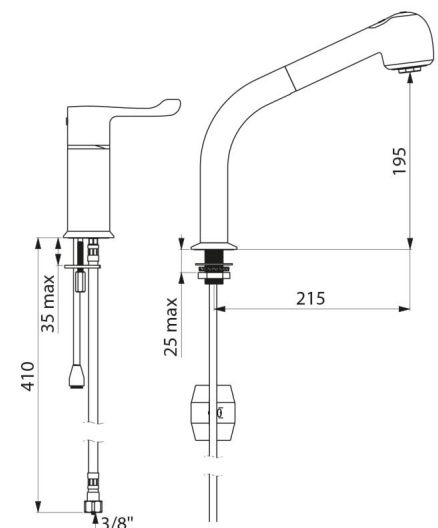

SECURITHERM thermostatic sink mixer set

Ref. H9613

Sequential mixer and column set

DESCRIPTION

SECURITHERM thermostatic sink mixer set - Ref. H9613

SECURITHERM thermostatic sequential sink mixer set and column with retracting hand spray.
Ideal for baby baths.
Anti-scalding failsafe: shuts off automatically if cold or hot water supply fails.
Securitouch thermal insulation prevents burns.
Sequential: opens and closes with cold water.
No risk of cross flow between the hot and cold water.
No non-return valves on the inlets.
Swivelling column H. 195mm L. 215mm.
Retracting hand spray with 2 jet options: flow straightener/rain effect.
Scale-resistant thermostatic sequential cartridge for single control temperature and flow-rate adjustment.
Temperature can be adjusted from cold water to 40°C with maximum temperature limiter set at 40°C.
Body and column with smooth interiors.
Flow rate regulated at 7 lpm.
No manual contact thanks to Hygiene control lever L. 100mm.
Mixed water brass outlet L. 160mm.
BIOSAFE flexible shower hose reduces bacterial proliferation: transparent polyurethane, smooth interior and exterior.
Hose with narrow diameter (internal Ø 6mm): low water volume.
Specific counterweight.
PEX flexibles F3/8" and reinforced fixing via 2 stainless steel rods.
Ideal for healthcare facilities, retirement and care homes, hospitals and clinics.
Suitable for people with reduced mobility.
30-year warranty.

TECHNICAL CHARACTERISTICS

SECURITHERM thermostatic sink mixer set - Ref. H9613

Connector	F3/8"
Technology	SECURITHERM sequential Securitouch
Drop height	195mm
Spout length	215mm
Flow rate	7 lpm
Temperature limiter	40°C
Finish	Chrome-plated brass
Norms	ACS

ADVANTAGES