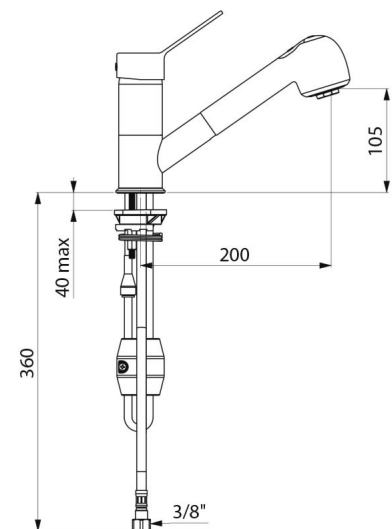

Pressure-balancing mixer with retracting hand spray

Ref. 2211EP

Single hole mechanical EP mixer with retracting hand spray

DESCRIPTION

Pressure-balancing mixer with retracting hand spray - Ref. 2211EP

Deck-mounted mechanical sink mixer with pressure-balancing suitable for baby baths.
Single hole mixer with retracting hand spray with swivelling spout H. 105mm L. 200mm.
Ø 40mm ceramic cartridge with pressure-balancing and pre-set maximum temperature limiter.
Total anti-scalding safety: HW flow rate is reduced if CW supply fails (and vice versa).
Stable temperature regardless of variations in pressure and flow rate in the system.
Securitouch thermal insulation prevents burns.
Mechanical mixer with retracting hand spray with 2 jet options: flow straightener / rain effect.
Body with smooth interior.
Flow rate limited to 7 lpm at 3 bar.
Chrome-plated brass body and solid control lever.
BIOSAFE flexible shower hose reduces bacterial proliferation: transparent polyurethane to ensure replacement when biofilm is present, smooth interior and exterior.
Narrow flexible (interior Ø 6mm): low water volume.
Specific counterweight.
PEX flexibles F $\frac{3}{8}$ " with filters and non-return valves.
Fixing reinforced by 2 stainless steel rods.
Mechanical mixer with SECURITHERM pressure-balancing, ideal for healthcare facilities, retirement and care homes, hospitals and clinics.
Suitable for people with reduced mobility.
Mixer with 30-year warranty.

TECHNICAL CHARACTERISTICS

Pressure-balancing mixer with retracting hand spray - Ref. 2211EP

Connector	F3/8"
Technology	SECURITHERM EP mechanical mixer
Drop height	105mm
Spout length	200mm
Flow rate	7 lpm at 3 bar
Temperature limiter	Yes
Finish	Chrome-plated brass
Norms	ACS

ADVANTAGES