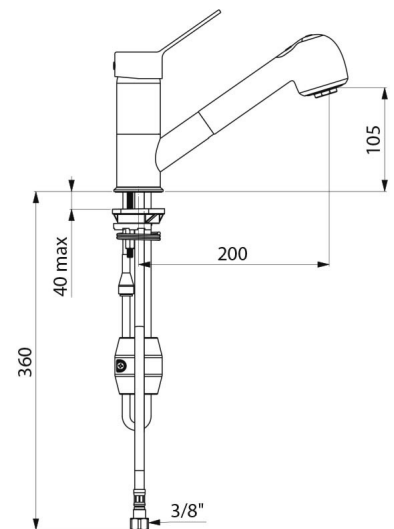

Pressure-balancing mixer with retracting hand spray

Ref. 2211EP

Single hole mechanical EP mixer with retracting hand spray

DESCRIPTION

Pressure-balancing mixer with retracting hand spray - Ref. 2211EP

Deck-mounted mechanical sink mixer with pressure-balancing suitable for baby baths.
 Single hole mixer with retracting hand spray with swivelling spout H. 105mm L. 200mm.
 Ø 40mm ceramic cartridge with pressure-balancing and pre-set maximum temperature limiter.
 Total anti-scalding safety: HW flow rate is reduced if CW supply fails (and vice versa).
 Stable temperature regardless of variations in pressure and flow rate in the system.
 Securitouch thermal insulation prevents burns.
 Mechanical mixer with retracting hand spray with 2 jet options: flow straightener / rain effect.
 Body with smooth interior.
 Flow rate limited to 7 lpm at 3 bar.
 Chrome-plated brass body and solid control lever.
 BIOSAFE flexible shower hose reduces bacterial proliferation: transparent polyurethane to ensure replacement when biofilm is present, smooth interior and exterior.
 Narrow flexible (interior Ø 6mm): low water volume.
 Specific counterweight.
 PEX flexibles F $\frac{3}{8}$ " with filters and non-return valves.
 Fixing reinforced by 2 stainless steel rods.
 Mechanical mixer with SECURITHERM pressure-balancing, ideal for healthcare facilities, retirement and care homes, hospitals and clinics.
 Suitable for people with reduced mobility.
 Mixer with 30-year warranty.

ADVANTAGES

-  HW flow rate reduced if CW fails
-  Hygiene: transparent flexible with smooth interior
-  Ergonomic: solid control lever is easy to grip
-  Comfort: retracting hand spray with 2 jets

TECHNICAL CHARACTERISTICS

Pressure-balancing mixer with retracting hand spray - Ref. 2211EP

Connector	F3/8"
Technology	SECURITHERM EP mechanical mixer
Drop height	105mm
Spout length	200mm
Flow rate	7 lpm at 3 bar
Temperature limiter	Yes
Finish	Chrome-plated brass
Norms	   