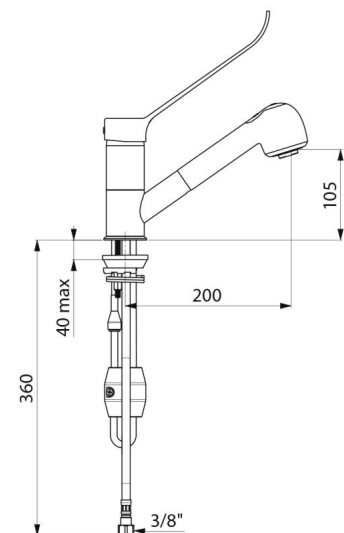

Pressure-balancing mixer with retracting hand spray

Ref. 2211LEP

Single hole mechanical EP mixer with retracting hand spray

DESCRIPTION

Pressure-balancing mixer with retracting hand spray - Ref. 2211LEP

Deck-mounted mechanical sink mixer with pressure-balancing suitable for baby baths.
 Single hole mixer with retracting hand spray with swivelling spout H. 105mm L. 200mm.
 Ø 40mm ceramic cartridge with pressure-balancing and pre-set maximum temperature limiter.
 Total anti-scalding safety: HW flow rate is reduced if CW supply fails (and vice versa).
 Stable temperature regardless of variations in pressure and flow rate. Securitouch thermal insulation prevents burns.
 Mechanical mixer with retracting hand spray with 2 jet options: flow straightener / rain effect.
 Body with smooth interior.
 Flow rate 7 lpm at 3 bar.
 Chrome-plated brass body and Hygiene control lever.
 BIOSAFE flexible shower hose reduces bacterial proliferation: transparent polyurethane flexible hose ensures replacement if biofilm is present, smooth interior and exterior.
 Narrow flexible (interior Ø 6mm), low water volume.
 Specific counterweight.
 F $\frac{3}{8}$ " PEX flexibles with filters and non-return valves.
 Fixing reinforced by 2 stainless steel rods.
 SECURITHERM mechanical mixer with pressure-balancing ideal for healthcare facilities, retirement and care homes, hospitals and clinics.
 Single hole mixer suitable for people with reduced mobility.
 30-year warranty.

TECHNICAL CHARACTERISTICS

Pressure-balancing mixer with retracting hand spray - Ref. 2211LEP

Connector	F3/8"
Technology	SECURITHERM EP mechanical mixer
Drop height	105mm
Spout length	200mm
Flow rate	7 lpm at 3 bar
Temperature limiter	Yes
Finish	Chrome-plated brass
Norms	   

ADVANTAGES

-  HW flow rate reduced if CW fails
-  Hygiene: transparent flexible with smooth interior
-  Hygiene control lever requires no manual contact
-  Comfort: retracting hand spray, 2 jet options