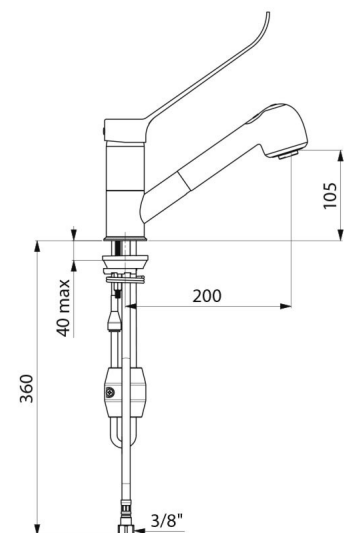

ADVANTAGES

- HW flow rate reduced if CW fails
- Hygiene: transparent flexible with smooth interior
- Hygiene control lever requires no manual contact
- Comfort: retracting hand spray, 2 jet options