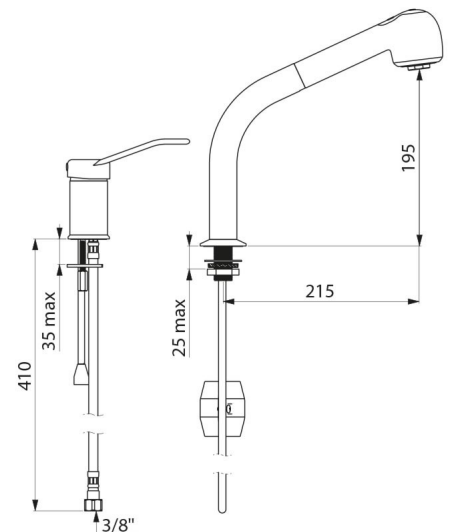

Sink mixer with hand spray and column with retractable hand spray. Single hole mixer with pressure-balancing and column suitable for baby baths. Swivelling column H. 195mm L. 215mm. With retracting hand spray with two jet options (flow straightener/rain effect). Ø 35mm pressure-balancing ceramic cartridge with pre-set maximum temperature limiter. Total anti-scalding safety: HW flow rate is reduced if CW supply fails (and vice versa). Stable temperature regardless of variations in pressure and flow rate in the system. Securitouch thermal insulation prevents burns. Single hole mixer body and column with smooth interior. Flow rate limited to 7 lpm at 3 bar. Sculptured control lever. BIOSAFE flexible hose reduces the spread of germs: transparent polyurethane flexible hose ensures replacement if biofilm is present, smooth interior and exterior. Flexible hose with narrow diameter (internal Ø 6mm): low water volume. Specific counterweight. Body in chrome-plated brass. F³/₈" PEX flexibles. SECURITHERM pressure-balancing mechanical mixer with hand spray, ideal for healthcare facilities, retirement and care homes, hospitals and clinics. single hole mixer suitable for people with reduced mobility. Single control mixer with 30-year warranty.

TECHNICAL CHARACTERISTICS

Pressure-balancing mixer set and column with retracting hand spray - Ref. 2599EP

Connector	F3/8"
Technology	SECURITHERM EP
Drop height	195mm
Spout length	215mm
Flow rate	7 lpm at 3 bar
Temperature limiter	YES
Finish	Chrome-plated brass

Norms

ADVANTAGES

-  HW flow rate reduced if CW fails
-  Hygiene: transparent hose with smooth interior
-  Ergonomic: Solid control lever is easy to grip
-  Comfort: retractable hand spray mixer with 2 jet