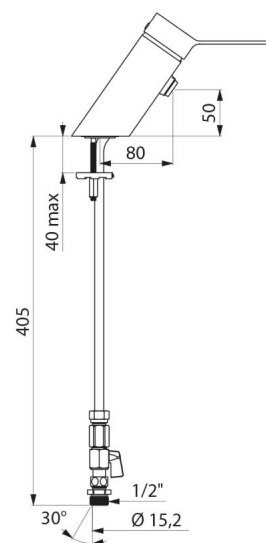

SECURITHERM EP BIOSAFE pressure-balancing basin mixer

Ref. 26216MINIEP

Single hole mechanical mixer with no spout H. 50mm L. 80mm

DESCRIPTION

SECURITHERM EP BIOSAFE pressure-balancing basin mixer - Ref. 26216MINIEP

Deck-mounted mechanical basin mixer with pressure-balancing.

Single hole mechanical mixer H. 50mm L. 80mm.

No spout: hygienic flow straightener integrated into the body.

Ø 35mm ceramic cartridge with pressure-balancing and pre-set maximum temperature limiter.

Anti-scalding safety: HW flow rate is reduced if CW supply fails (and vice versa).

Stable temperature regardless of pressure and flow rate variations in the system.

Securitouch thermal insulation prevents burns.

Thermal shocks are possible without removing the control lever or shutting off the cold water supply.

Mixer body with smooth interior and very low water volume (reduces bacterial development).

Flow rate limited to 4 lpm at 3 bar.

Solid control lever.

Mixer with copper tails and Ø 15mm stopcocks.

Fixing reinforced by two stainless steel rods.

Mechanical mixer with SECURITHERM pressure-balancing ideal for healthcare facilities, retirement and care homes, hospitals and clinics.

Single hole mixer suitable for people with reduced mobility.

Mixer with 30-year warranty.

Also available with PEX flexibles.

TECHNICAL CHARACTERISTICS

SECURITHERM EP BIOSAFE pressure-balancing basin mixer - Ref. 26216MINIEP

Connector	1/2"
Technology	SECURITHERM EP BIOSAFE mechanical mixer
Drop height	50mm
Spout length	80mm
Flow rate	4 lpm at 3 bar
Temperature limiter	Yes
Finish	Chrome-plated brass
Norms	

ADVANTAGES

HW flow rate reduced if CW fails

Maximum hygiene: mixer with no spout

Thermal shocks are possible without removing lever

Hygiene: body with very low water volume