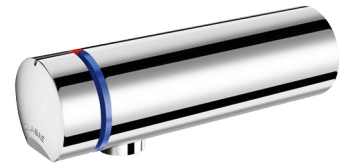

TEMPOMIX 3 time flow mixer

Ref. 794050

Soft-touch operation

DESCRIPTION

TEMPOMIX 3 time flow mixer - Ref. 794050

Wall-mounted single control time flow basin mixer:
 Soft-touch operation.
 Temperature control and operation via the push-button.
 Time flow pre-set at ~7 seconds.
 Flow rate pre-set at 3 lpm at 3 bar, can be adjusted from 1.4 - 6 lpm.
 Tamperproof, scale-resistant flow straightener.
 Chrome-plated solid brass body L. 110mm.
 Wall-mounted M $\frac{1}{2}$ ".
 Top or bottom supply.
 Recessed inlets.
 Filters and non-return valves.
 Adjustable maximum temperature limiter.
 Suitable for people with reduced mobility.
 30-year warranty.

ADVANTAGES

Exceptional water savings: 85%

Soft-touch operation

Sleek design

TECHNICAL CHARACTERISTICS

TEMPOMIX 3 time flow mixer - Ref. 794050

Connector	M $\frac{1}{2}$ "
Technology	Time flow
Spout length	110mm
Flow rate	3 lpm
Norms	
Warranty	