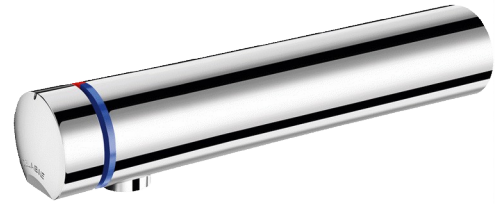

TEMPOMIX 3 time flow mixer

Ref. 794055

Soft-touch operation

DESCRIPTION

TEMPOMIX 3 time flow mixer - Ref. 794055

Wall-mounted single control time flow basin mixer:
 Soft-touch operation.
 Temperature control and operation via the push-button.
 Time flow pre-set at ~7 seconds.
 Flow rate pre-set at 3 lpm at 3 bar, can be adjusted from 1.4 - 6 lpm.
 Tamperproof, scale-resistant flow straightener.
 Chrome-plated solid brass body L. 190mm.
 Wall-mounted M $\frac{1}{2}$ ".
 Top or bottom supply.
 Recessed inlets.
 Filters and non-return valves.
 Adjustable maximum temperature limiter.
 Suitable for people with reduced mobility.
 30-year warranty.

ADVANTAGES

Exceptional water savings: 85%

Soft-touch operation

Sleek design

TECHNICAL CHARACTERISTICS

TEMPOMIX 3 time flow mixer - Ref. 794055

Connector	M $\frac{1}{2}$ "
Technology	Time flow
Spout length	190mm
Flow rate	3 lpm
Norms	
Warranty	