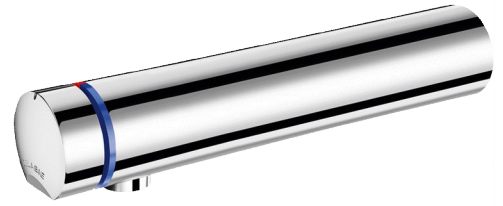

## TEMPOMIX 3 time flow mixer

Ref. 794165

Soft-touch operation, stopcocks

### DESCRIPTION

TEMPOMIX 3 time flow mixer - Ref. 794165

Wall-mounted single control time flow basin mixer:  
 Soft-touch operation.  
 Temperature control and operation via the push-button.  
 Time flow pre-set at ~7 seconds.  
 Flow rate pre-set at 3 lpm at 3 bar, can be adjusted from 1.4 - 6 lpm.  
 Tamperproof, scale-resistant flow straightener.  
 Chrome-plated solid brass body L. 190mm.  
 For cross wall installation.  
 PEX flexibles F3/8" with stopcocks, filters and non-return valves.  
 Adjustable maximum temperature limiter.  
 Suitable for people with reduced mobility.  
 30-year warranty.

### TECHNICAL CHARACTERISTICS

TEMPOMIX 3 time flow mixer - Ref. 794165

Connector	F3/8"
Technology	Time flow
Spout length	190mm
Flow rate	3 lpm
Norms	    
Warranty	