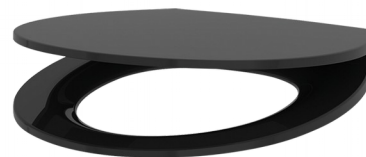

Slimline toilet seat lid

Ref. 102419

For BCN WC models

DESCRIPTION

Slimline toilet seat lid - Ref. 102419

Toilet seat with lid.
 Made from Duroplast.
 With 304 stainless steel hinges.
 Slimline design.
 Colour: black.
 For BCN WC models.
 Supplied with fixing elements.
 30-year warranty.

ADVANTAGES

Duroplast, easy to clean

Slimline design

TECHNICAL CHARACTERISTICS

Slimline toilet seat lid - Ref. 102419

Length	450mm
Width	370mm
Finish	Black - Duroplast
Norms	
Warranty	