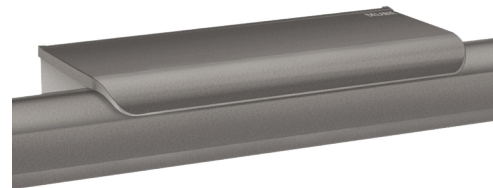

Metallised anthracite shelf for grab bars for showers

Ref. 511922C

DESCRIPTION

Metallised anthracite shelf for grab bars for showers - Ref. 511922C

Metallised anthracite shelf for grab bars, for showers.
 Designer shelf for soap and shower gel for Be-Line® grab bars.
 Installed against the wall, on the bar.
 Anti-theft lock.
 Ideal for shower gel or soap.
 2 hooks for gloves.
 30-year warranty.

ADVANTAGES

Vandal-resistant: anti-theft locking screw

Easy to install

TECHNICAL CHARACTERISTICS

Metallised anthracite shelf for grab bars for showers - Ref. 511922C

Height	71mm
Depth	70mm
Length	165mm
Norms	