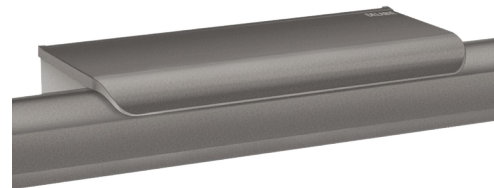

Metallised anthracite shelf for grab bars for showers

Ref. 511922C

DESCRIPTION

Metallised anthracite shelf for grab bars for showers - Ref. 511922C

Metallised anthracite shelf for grab bars, for showers.
 Designer shelf for soap and shower gel for Be-Line® grab bars.
 Installed against the wall, on the bar.
 Anti-theft lock.
 Ideal for shower gel or soap.
 2 hooks for gloves.
 30-year warranty.

ADVANTAGES

Vandal-resistant: anti-theft locking screw

Easy to install

TECHNICAL CHARACTERISTICS

Metallised anthracite shelf for grab bars for showers - Ref. 511922C

Height	71mm
Depth	70mm
Length	165mm
Norms	