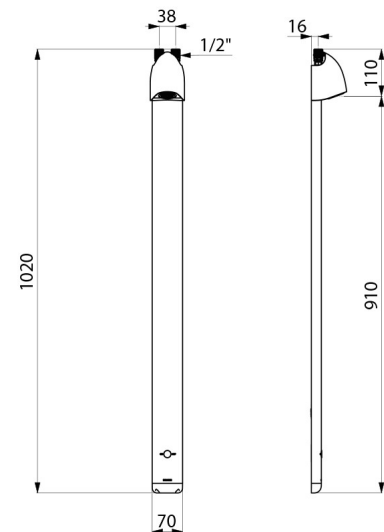

TECHNICAL CHARACTERISTICS

SPORTING 2 SECURITHERM electronic shower panel - Ref. 714906

Supply	6V batteries
Connector	M1/2"
Technology	Electronic
Height	1020mm
Depth	21mm
Width	70mm
Flow rate	6 lpm
Finish	Aluminium
Norms	ACS

ADVANTAGES

80% water savings

Anti-bacterial proliferation duty flush

Immediate shut-off if cold water fails

Streamlined design, concealed fixings