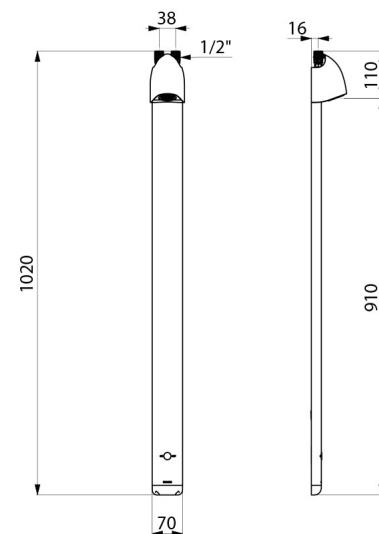

TECHNICAL CHARACTERISTICS

SPORTING 2 SECURITHERM electronic shower panel - Ref. 714906

Supply	6V batteries
Connector	M1/2"
Technology	Electronic
Height	1020mm
Depth	21mm
Width	70mm
Flow rate	6 lpm
Finish	Aluminium
Norms	ACS

ADVANTAGES

- 80% water savings
- Anti-bacterial proliferation duty flush
- Immediate shut-off if cold water fails
- Streamlined design, concealed fixings