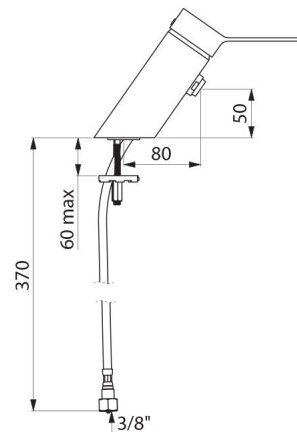

SECURITHERM EP BIOSAFE pressure-balancing basin mixer

Ref. 2621MINIEP

Single hole mechanical mixer with no spout H. 50mm L. 80mm

DESCRIPTION

SECURITHERM EP BIOSAFE pressure-balancing basin mixer - Ref. 2621MINIEP

Deck-mounted mechanical basin mixer with pressure-balancing. Single hole mechanical mixer H. 50mm L. 80mm. No spout: hygienic flow straightener integrated into the body. Ø 35mm ceramic cartridge with pressure-balancing and pre-set maximum temperature limiter. Anti-scalding safety: HW flow rate is reduced if CW supply fails (and vice versa). Stable temperature regardless of pressure and flow rate variations in the system. Securitouch thermal insulation prevents burns. Thermal shocks are possible without removing the control lever or shutting off the cold water supply. Mixer body with smooth interior and very low water volume (reduces bacterial development). Flow rate limited to 4 lpm at 3 bar. Solid control lever. No pop-up waste. PEX flexibles F3/8" with rotating unions with filters and non-return valves. Fixing reinforced by two stainless steel rods. Mechanical mixer with SECURITHERM pressure-balancing ideal for healthcare facilities, retirement and care homes, hospitals and clinics. Single hole mixer suitable for people with reduced mobility. Mixer with 30-year warranty. Also available with copper tails.

TECHNICAL CHARACTERISTICS

SECURITHERM EP BIOSAFE pressure-balancing basin mixer - Ref. 2621MINIEP

Connector	F3/8"
Technology	SECURITHERM EP BIOSAFE mechanical mixer
Drop height	50mm
Spout length	80mm
Flow rate	4 lpm at 3 bar
Temperature limiter	Yes
Norms	
Warranty	

ADVANTAGES