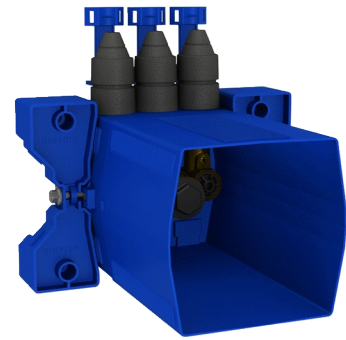

# Recessed waterproof housing for TEMPOMIX 3 showers

Ref. 794BOX1

Time flow, kit 1/2

## DESCRIPTION

Recessed waterproof housing for TEMPOMIX 3 showers - Ref. 794BOX1

Waterproof recessed housing for TEMPOMIX 3 for showers, kit 1/2:  
 Collar with waterproof seal.  
 Hydraulic connection from the outside and maintenance from the front.  
 Top inlet.  
 Adjusts to all types of installations (rails, solid walls, panels).  
 Compatible with wall finishes 10 - 120mm (while maintaining the minimum recessing depth of 93mm).  
 Suitable for standard or "pipe in pipe" supply.  
 Stopcocks and flow rate adjustment, filters, non-return valves and cartridge are all integrated and accessible from the front.  
 TEMPOMIX 3 single control mixer F½".  
 Supplied in 2 kits: secure system flush without sensitive elements.  
 30-year warranty.  
 Order with control plates references 794218 or 794219.

## TECHNICAL CHARACTERISTICS

Recessed waterproof housing for TEMPOMIX 3 showers - Ref. 794BOX1

Connector	½"
Technology	Time flow
Height	150mm
Depth	93 - 190mm
Width	225mm
Flow rate	6 lpm
Norms	     
Warranty	

## ADVANTAGES

-  Installation recessed in wall
-  Waterproof housing is adjustable and modular
-  System tested to over 500,000 operations
-  100% waterproof housing