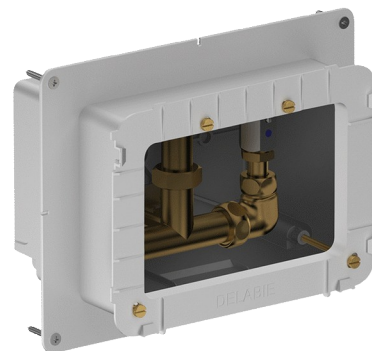

## Recessed waterproof housing for SECURITHERM shower

Ref. 792BOX

Waterproof, kit 1/2

### DESCRIPTION

Recessed waterproof housing for SECURITHERM shower - Ref. 792BOX

Waterproof housing kit 1/2:

For thermostatic shower mixer.

Partition thickness can be between 16 to 30mm.

30-year warranty.

Order with control plate references: 792452, 792459, 792218 or 792219.

### ADVANTAGES

Installation recessed in wall

System tested to over 500,000 operations

100% waterproof housing

### TECHNICAL CHARACTERISTICS

Recessed waterproof housing for SECURITHERM shower - Ref. 792BOX

Connector	½"
Technology	Electronic and time flow
Height	140mm
Depth	130mm
Length	260mm
Width	200mm
Norms	ACS   
Warranty	