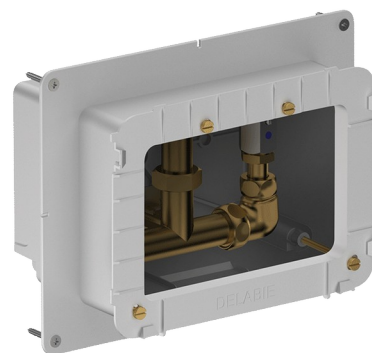

Recessed waterproof housing for SECURITHERM shower

Ref. 792BOX

Waterproof, kit 1/2

DESCRIPTION

Recessed waterproof housing for SECURITHERM shower - Ref. 792BOX

Waterproof housing kit 1/2:

For thermostatic shower mixer.

Partition thickness can be between 16 to 30mm.

30-year warranty.

Order with control plate references: 792452, 792459, 792218 or 792219.

ADVANTAGES

Installation recessed in wall

System tested to over 500,000 operations

100% waterproof housing

TECHNICAL CHARACTERISTICS

Recessed waterproof housing for SECURITHERM shower - Ref. 792BOX

Connector	½"
Technology	Electronic and time flow
Height	140mm
Depth	130mm
Length	260mm
Width	200mm
Norms	ACS  
Warranty	