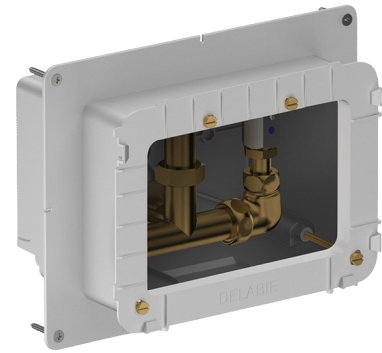

Recessed waterproof housing for SECURITHERM shower

Ref. 792BOX

Waterproof, kit 1/2

DESCRIPTION

Recessed waterproof housing for SECURITHERM shower - Ref. 792BOX

Waterproof housing kit 1/2:
For thermostatic shower mixer.
Partition thickness can be between 16 to 30mm.
30-year warranty.
Order with control plate references: 792452, 792459, 792218 or 792219.

ADVANTAGES

Installation recessed in wall

System tested to over 500,000 operations

100% waterproof housing

TECHNICAL CHARACTERISTICS

Recessed waterproof housing for SECURITHERM shower - Ref. 792BOX

Connector	1/2"
Technology	Electronic and time flow
Height	140mm
Depth	130mm
Length	260mm
Width	200mm
Norms	ACS  
Warranty	