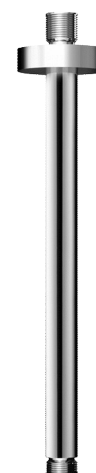

Shower arm

Ref. 710050

Vertical 1/2"

DESCRIPTION

Shower arm - Ref. 710050

Vertical shower arm.
Enables ceiling-mounted installation of the shower head.
For installation with RAINY shower head (ref. 708040).

TECHNICAL CHARACTERISTICS

Shower arm - Ref. 710050

Connector	1/2"
Length	310mm
Diameter	Ø 22mm
Finish	Chrome-plated metal

ADVANTAGES

Easy to install