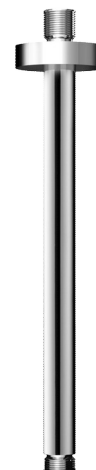

Shower arm

Ref. 710050

Vertical 1/2"

DESCRIPTION

Shower arm - Ref. 710050

Vertical shower arm.
Enables ceiling-mounted installation of the shower head.
For installation with RAINY shower head (ref. 708040).

TECHNICAL CHARACTERISTICS

Shower arm - Ref. 710050

| | |
|-----------|---------------------|
| Connector | 1/2" |
| Length | 310mm |
| Diameter | Ø 22mm |
| Finish | Chrome-plated metal |

ADVANTAGES

Easy to install