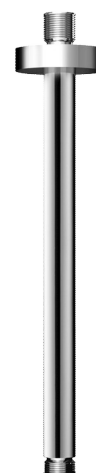

Shower arm

Ref. 710050

Vertical 1/2"

DESCRIPTION

Shower arm - Ref. 710050

Vertical shower arm.
Enables ceiling-mounted installation of the shower head.
For installation with RAINY shower head (ref. 708040).

TECHNICAL CHARACTERISTICS

Shower arm - Ref. 710050

Connector	1/2"
Length	310mm
Diameter	Ø 22mm
Finish	Chrome-plated metal

ADVANTAGES

Easy to install